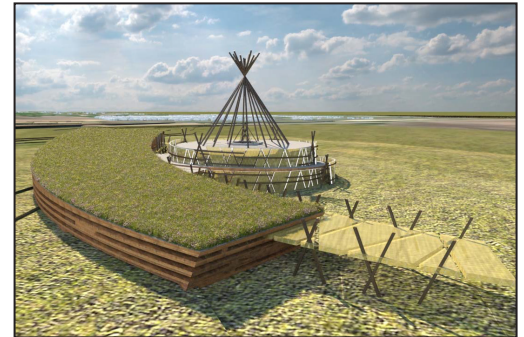

Mdewakanton Cultural Center

Prior Lake, MN

Integrity Built

This project involved the creation of a new Cultural Campus for the Shakopee Mdewakanton Sioux Community. The campus consists of a Cultural Center and an Administrative building. Loeffler assisted with overall site planning and conceptual design pricing to allow the SMSC to select a projected outcome that suited their needs and project budget.

Loeffler utilized reputable subcontractors to price two separate buildings with different, monumental tipi structures. In addition to the Tipis the facility will have a tribal meeting area, a museum, and communal areas for tribal members. The SMCS will utilize the facility to store precious artifacts for future generations.

Client - Shakopee Mdewakanton Sioux Community

Architect - The Worth Group

Construction Cost - \$75 Million

Project Size - 92,500 SF

Loeffler Role - Construction Cost Consultant